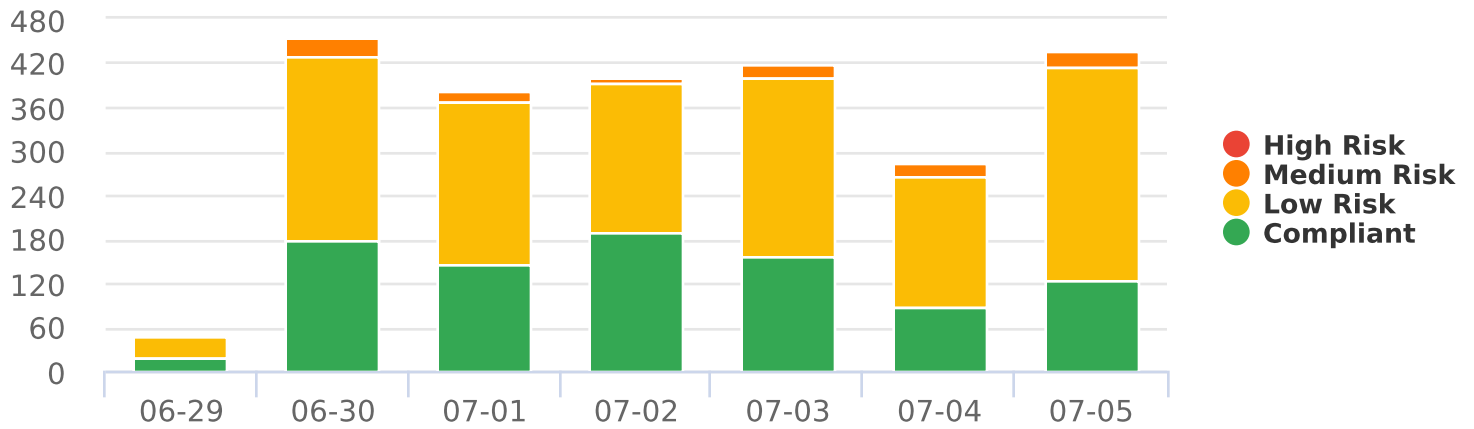

Compliance by Date (Totals)