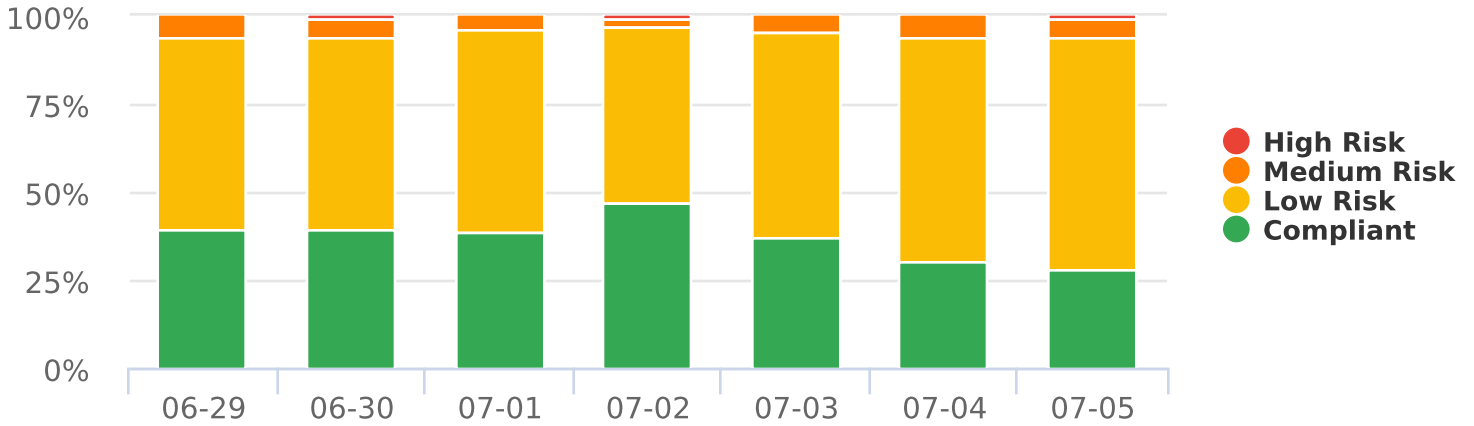

Compliance & Risk Report

Evergreen Valley Rd, SB

Start: 2023-06-29
End: 2023-07-05
Times: 0:00-23:59

Medium Risk Threshold: Speed Limit + 10
High Risk Threshold: Speed Limit + 20
Speed Range: 1 to 60
Time View: By Date (Total Volumes)

Compliance % by Date (Totals)