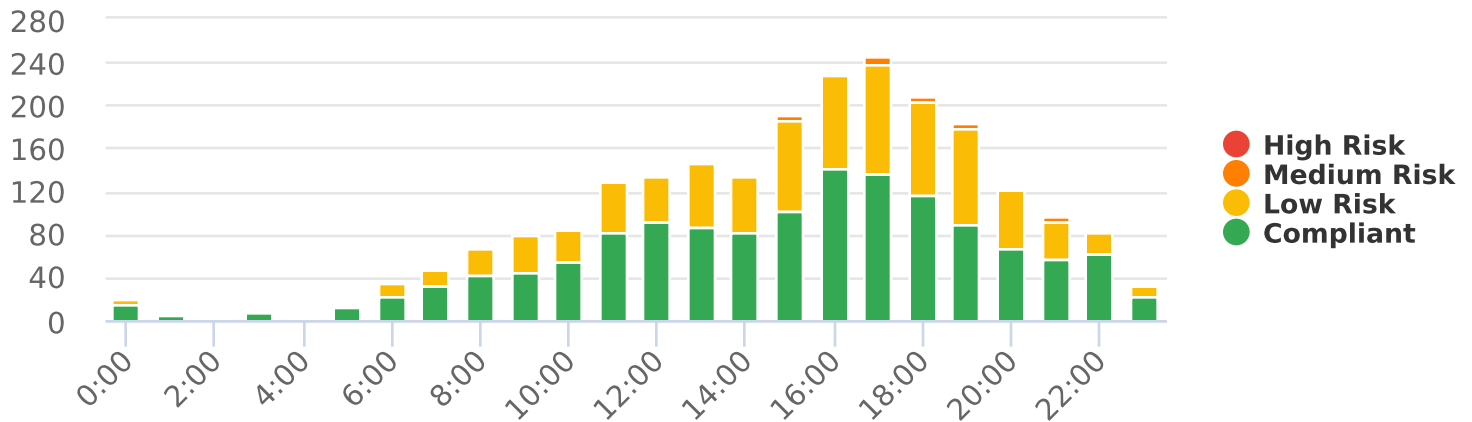

Compliance by Hour (Totals)