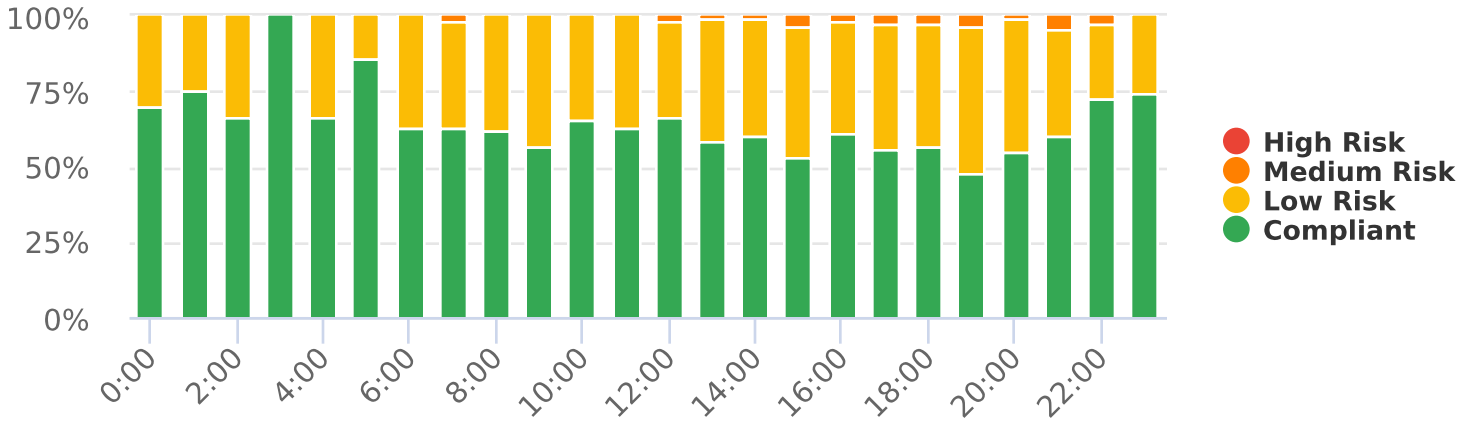

Start: 2023-07-07
End: 2023-07-14
Times: 0:00:00-23:59:59

Compliance & Risk Report

Evergreen Valley Rd, NB

Medium Risk Threshold: Speed Limit + 10
High Risk Threshold: Speed Limit + 20
Speed Range: 1 to 150
Time View: By Hour (Total Volumes)

Time	Speed Limit	Mode	Compliant	Low Risk	Medium Risk	High Risk	Total Num Vehicles
0:00	30	Dependent Messages	14	6	0	0	20
1:00	30	Dependent Messages	6	2	0	0	8
2:00	30	Dependent Messages	2	1	0	0	3
3:00	30	Dependent Messages	7	0	0	0	7
4:00	30	Dependent Messages	2	1	0	0	3
5:00	30	Dependent Messages	12	2	0	0	14
6:00	30	Dependent Messages	22	13	0	0	35
7:00	30	Dependent Messages	31	17	1	0	49
8:00	30	Dependent Messages	41	25	0	0	66
9:00	30	Dependent Messages	45	34	0	0	79
10:00	30	Dependent Messages	55	29	0	0	84
11:00	30	Dependent Messages	81	48	0	0	129
12:00	30	Dependent Messages	91	44	2	0	137
13:00	30	Dependent Messages	86	60	1	0	147
14:00	30	Dependent Messages	82	53	1	0	136
15:00	30	Dependent Messages	102	83	6	0	191
16:00	30	Dependent Messages	141	86	4	1	232
17:00	30	Dependent Messages	137	101	7	0	245
18:00	30	Dependent Messages	117	85	6	0	208
19:00	30	Dependent Messages	88	90	6	0	184
20:00	30	Dependent Messages	67	54	1	0	122
21:00	30	Dependent Messages	58	34	4	0	96
22:00	30	Dependent Messages	62	21	2	0	85
23:00	30	Dependent Messages	23	8	0	0	31
Total			1372	897	41	1	2311

Start: 2023-07-07
 End: 2023-07-14
 Times: 0:00:00-23:59:59

Medium Risk Threshold: Speed Limit + 10
 High Risk Threshold: Speed Limit + 20
 Speed Range: 1 to 150
 Time View: By Hour (Total Volumes)

Compliance % by Hour (Totals)