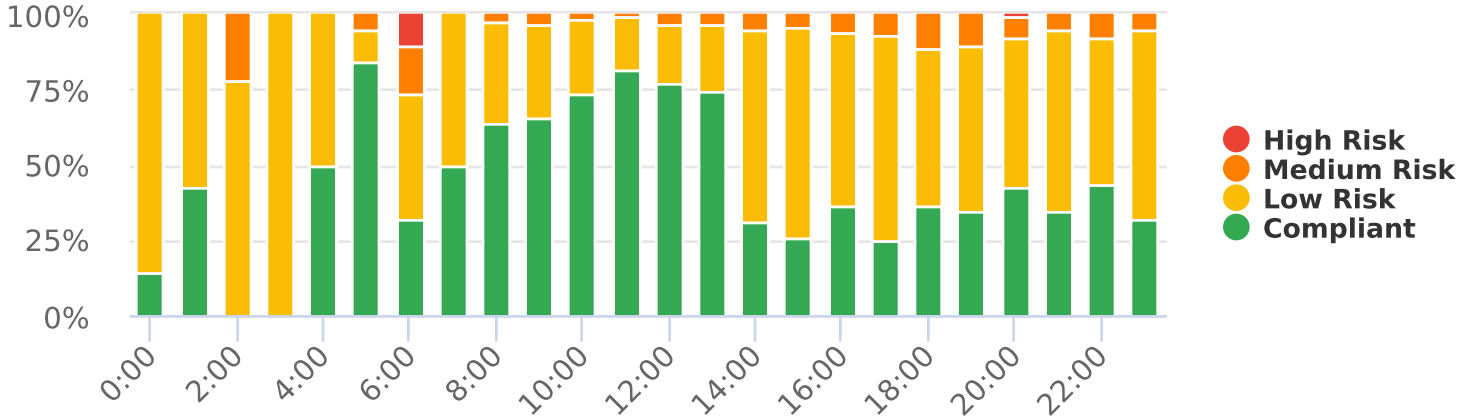

Start: 2023-07-14

End: 2023-07-19

Times: 0:00:00-23:59:59

Medium Risk Threshold: Speed Limit + 10

High Risk Threshold: Speed Limit + 20

Speed Range: 1 to 60

Time View: By Hour (Total Volumes)

Time	Speed Limit	Mode	Compliant	Low Risk	Medium Risk	High Risk	Total Num Vehicles
0:00	30	Dependent Messages	2	12	0	0	14
1:00	30	Dependent Messages	3	4	0	0	7
2:00	30	Dependent Messages	0	7	2	0	9
3:00	30	Dependent Messages	0	1	0	0	1
4:00	30	Dependent Messages	2	2	0	0	4
5:00	30	Dependent Messages	31	4	2	0	37
6:00	30	Dependent Messages	6	8	3	2	19
7:00	30	Dependent Messages	30	30	0	0	60
8:00	30	Dependent Messages	100	52	4	0	156
9:00	30	Dependent Messages	143	68	7	0	218
10:00	30	Dependent Messages	231	77	5	0	313
11:00	30	Dependent Messages	371	79	5	0	455
12:00	30	Dependent Messages	346	90	14	0	450
13:00	30	Dependent Messages	260	77	11	0	348
14:00	30	Dependent Messages	45	92	8	0	145
15:00	30	Dependent Messages	49	135	9	0	193
16:00	30	Dependent Messages	78	122	14	0	214
17:00	30	Dependent Messages	57	157	16	1	231
18:00	30	Dependent Messages	54	79	17	0	150
19:00	30	Dependent Messages	38	60	12	0	110
20:00	30	Dependent Messages	37	44	6	1	88
21:00	30	Dependent Messages	25	43	4	0	72
22:00	30	Dependent Messages	17	19	3	0	39
23:00	30	Dependent Messages	6	12	1	0	19
Total			1931	1274	143	4	3352

Start: 2023-07-14
 End: 2023-07-19
 Times: 0:00:00-23:59:59

Medium Risk Threshold: Speed Limit + 10
 High Risk Threshold: Speed Limit + 20
 Speed Range: 1 to 60
 Time View: By Hour (Total Volumes)

Compliance % by Hour (Totals)