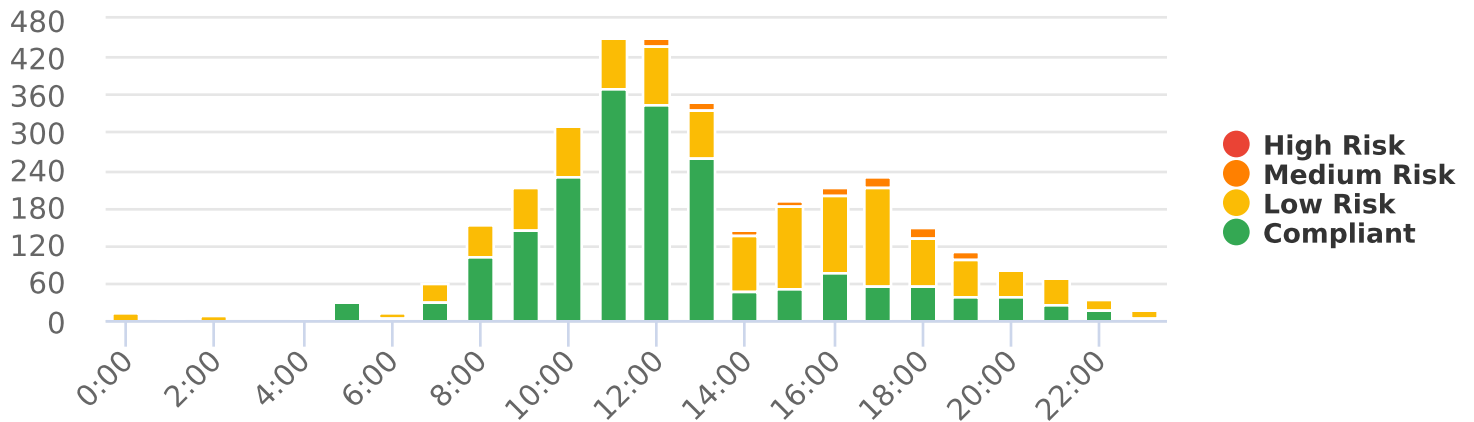

Compliance by Hour (Totals)