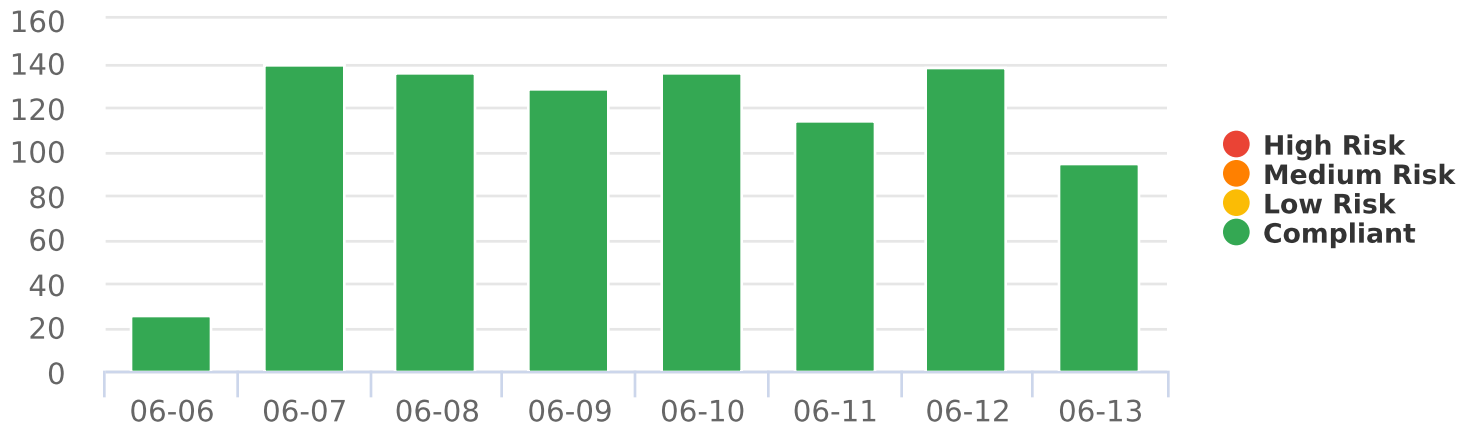

Compliance by Date (Totals)