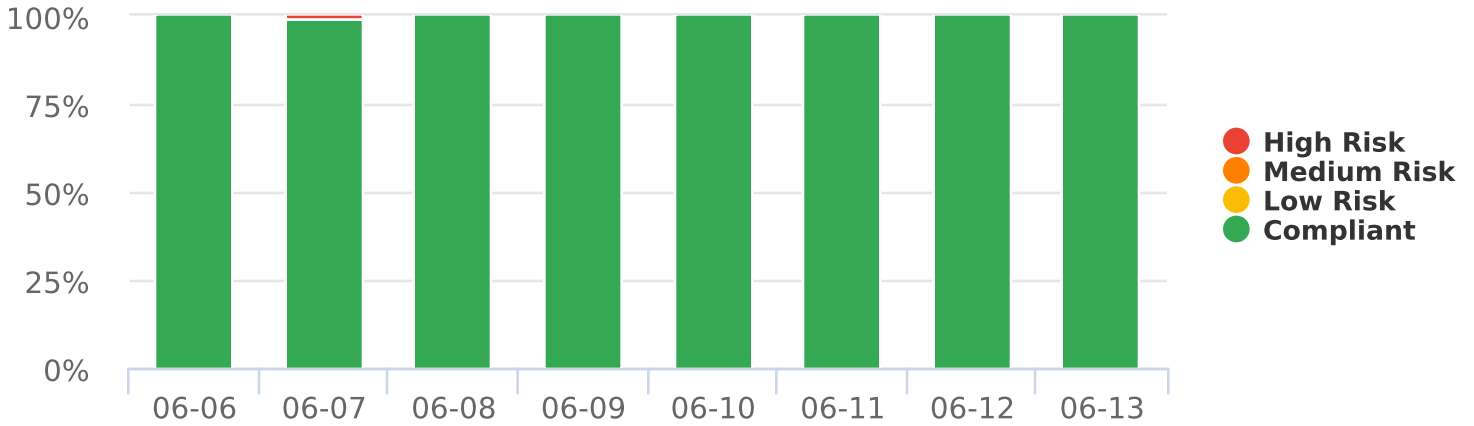

# Compliance & Risk Report

St. James Ave, EB

Medium Risk Threshold: Speed Limit + 10  
High Risk Threshold: Speed Limit + 20  
Speed Range: 1 to 60  
Time View: By Date (Total Volumes)

Date	Speed Limit	Mode	Compliant	Low Risk	Medium Risk	High Risk	Total Num Vehicles
2023-06-06	30	Display Off	26	0	0	0	26
2023-06-07	30	Display Off	140	0	0	1	141
2023-06-08	30	Display Off	136	0	0	0	136
2023-06-09	30	Display Off	128	0	0	0	128
2023-06-10	30	Display Off	136	0	0	0	136
2023-06-11	30	Display Off	114	0	0	0	114
2023-06-12	30	Display Off	138	0	0	0	138
2023-06-13	30	Display Off	94	0	0	0	94
<b>Total</b>			<b>912</b>	<b>0</b>	<b>0</b>	<b>1</b>	<b>913</b>

Start: 2023-06-06  
 End: 2023-06-13  
 Times: 0:00-23:59

Medium Risk Threshold: Speed Limit + 10  
 High Risk Threshold: Speed Limit + 20  
 Speed Range: 1 to 60  
 Time View: By Date (Total Volumes)

Compliance % by Date (Totals)