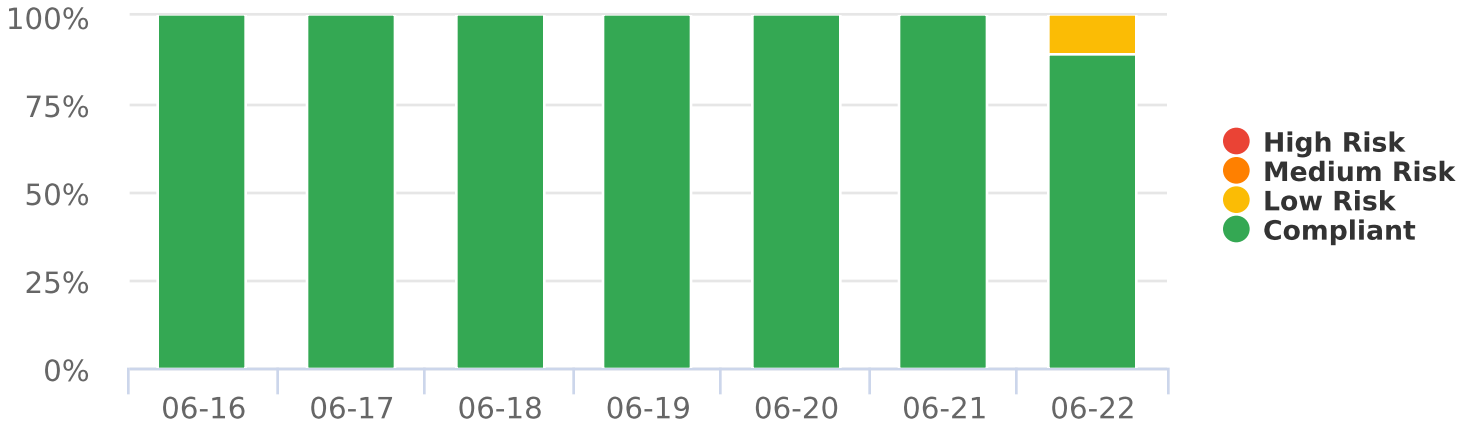

Start: 2023-06-16
End: 2023-06-22
Times: 0:00-23:59

Compliance & Risk Report

St. James Ave West, WB

Medium Risk Threshold: Speed Limit + 10

High Risk Threshold: Speed Limit + 20

Speed Range: 1 to 60

Time View: By Date (Total Volumes)

Date	Speed Limit	Mode	Compliant	Low Risk	Medium Risk	High Risk	Total Num Vehicles
2023-06-16	30	Display Off	112	0	0	0	112
2023-06-17	30	Display Off	141	0	0	0	141
2023-06-18	30	Display Off	90	0	0	0	90
2023-06-19	30	Display Off	93	0	0	0	93
2023-06-20	30	Display Off	108	0	0	0	108
2023-06-21	30	Display Off	88	0	0	0	88
2023-06-22	30	Display Off	239	28	0	0	267
Total			871	28	0	0	899

Start: 2023-06-16
 End: 2023-06-22
 Times: 0:00-23:59

Medium Risk Threshold: Speed Limit + 10
 High Risk Threshold: Speed Limit + 20
 Speed Range: 1 to 60
 Time View: By Date (Total Volumes)

Compliance % by Date (Totals)