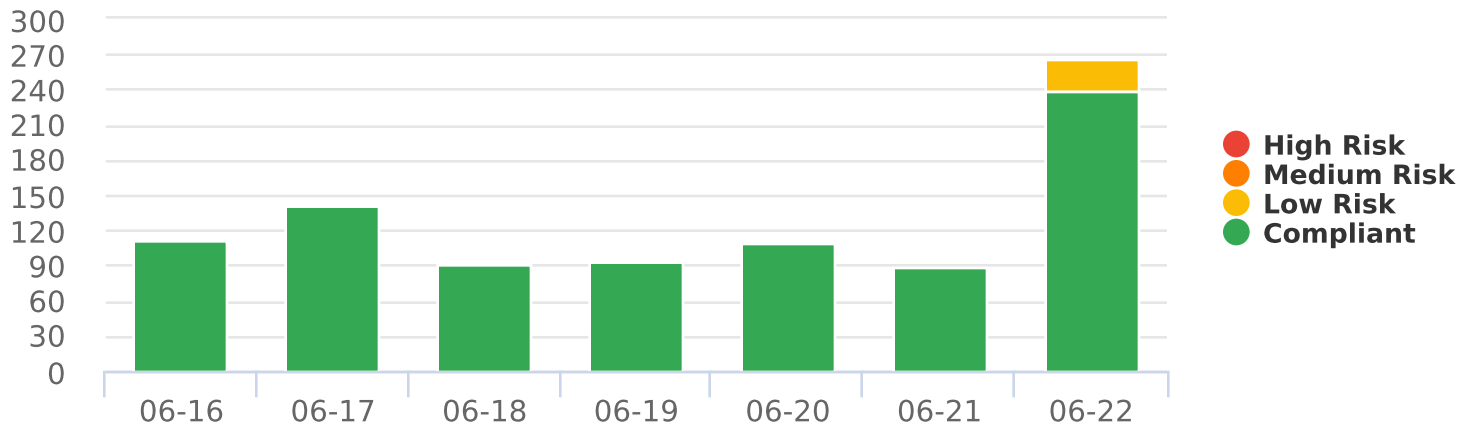

Compliance by Date (Totals)