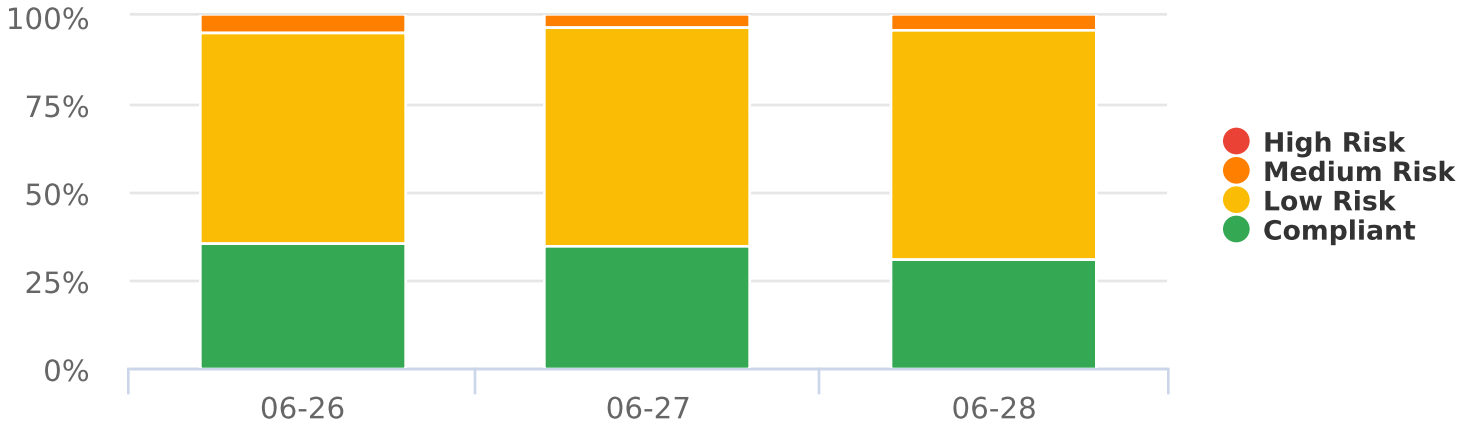

Start: 2023-06-25
End: 2023-06-28
Times: 0:00-23:59

Compliance & Risk Report

Townhouse Road, EB

Medium Risk Threshold: Speed Limit + 10
High Risk Threshold: Speed Limit + 20
Speed Range: 1 to 60
Time View: By Date (Total Volumes)

Compliance % by Date (Totals)