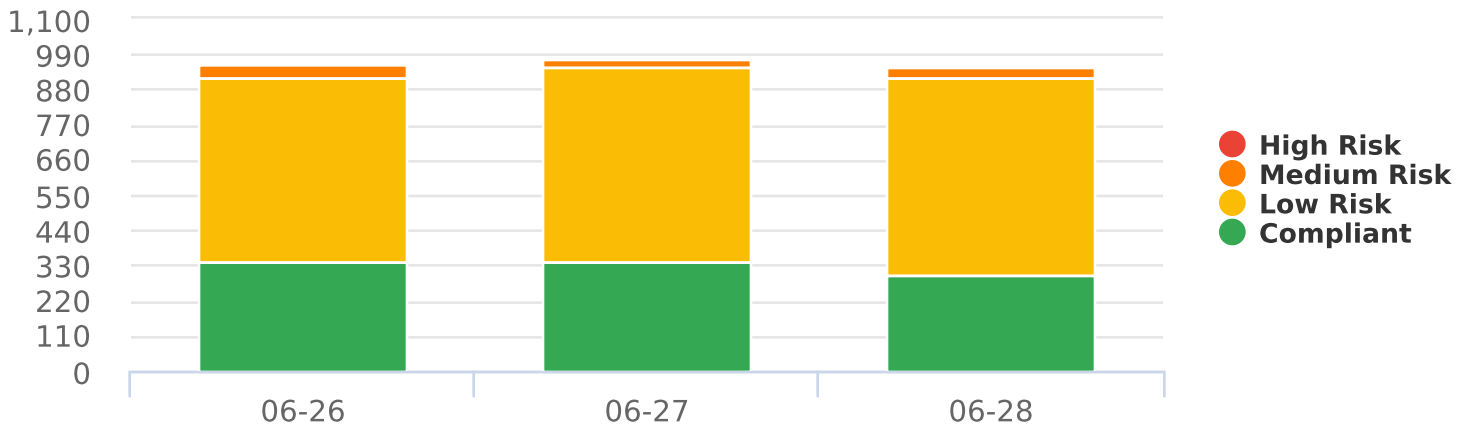

Compliance by Date (Totals)